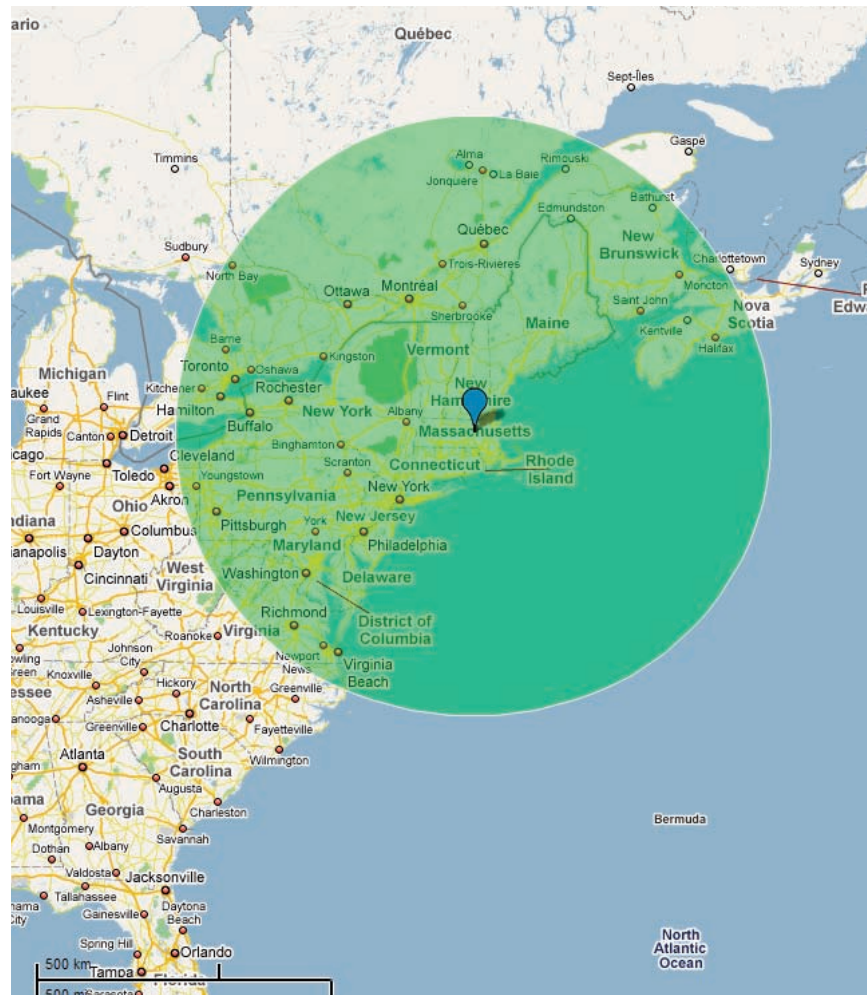

AIS 500 Mile Radius Map

LEED CI - Credit 5.1 - Regional Materials

AIS can assist with this credit for projects within a 500 mile radius of Hudson, MA

The green circle represents a 500 mile radius around the center point, Hudson, MA, and includes the geographic region eligible for this LEED credit.